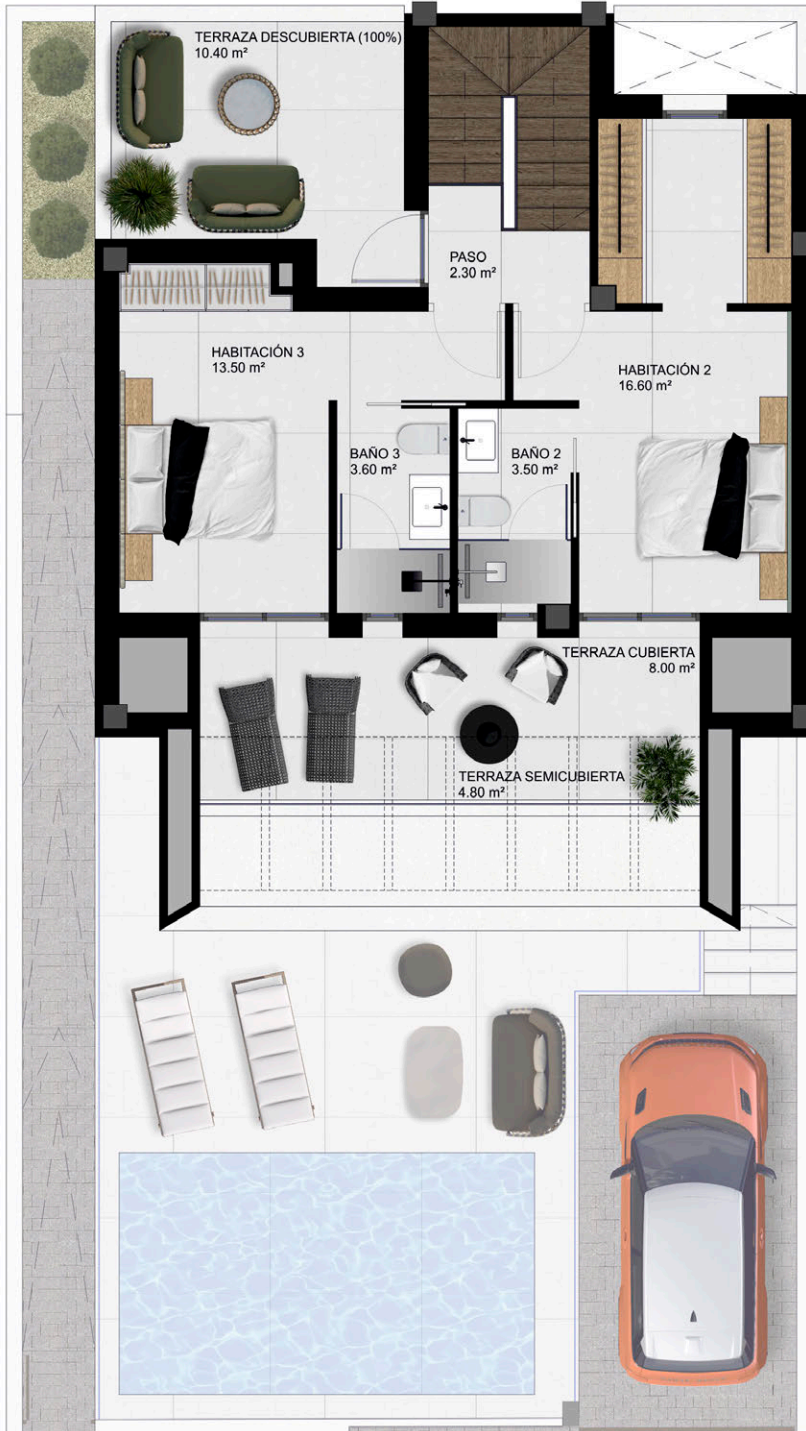

First floor

PLOT	171,11/173,60 m ²
Ground floor	76,50 m ²
First floor	48,40 m ²
Terrace (50%)	12,65 m ²
Uncovered terrace	15,20 m ²
TOTAL BUILT	152,75 m²

Paris VII Curie 7.6/7.8