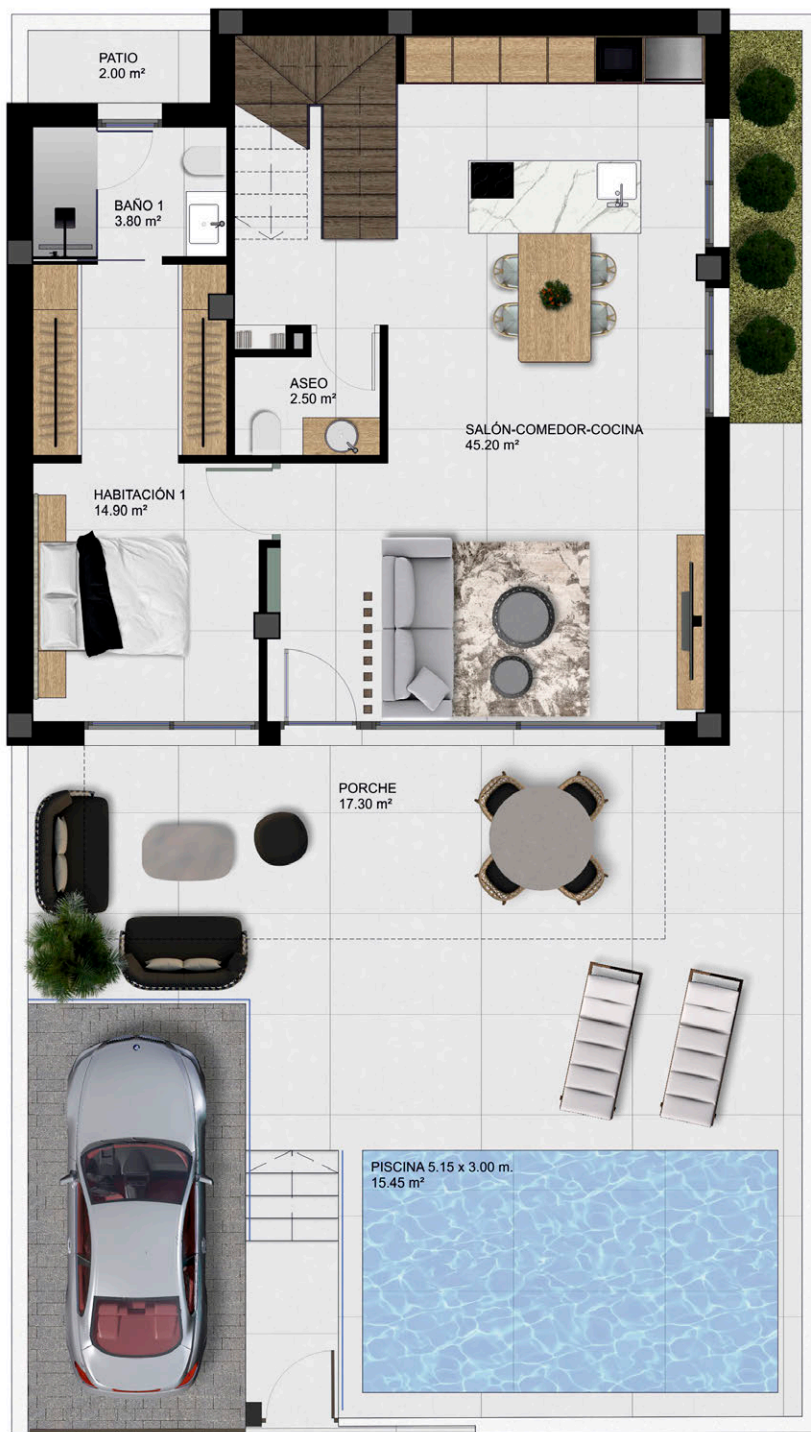

Ground floor

PLOT	171,11/173,60 m ²
Ground floor	76,50 m ²
First floor	48,40 m ²
Terrace (50%)	12,65 m ²
Uncovered terrace	15,20 m ²
TOTAL BUILT	152,75 m²

Paris VII Curie 7.3/7.5/7.7/7.9