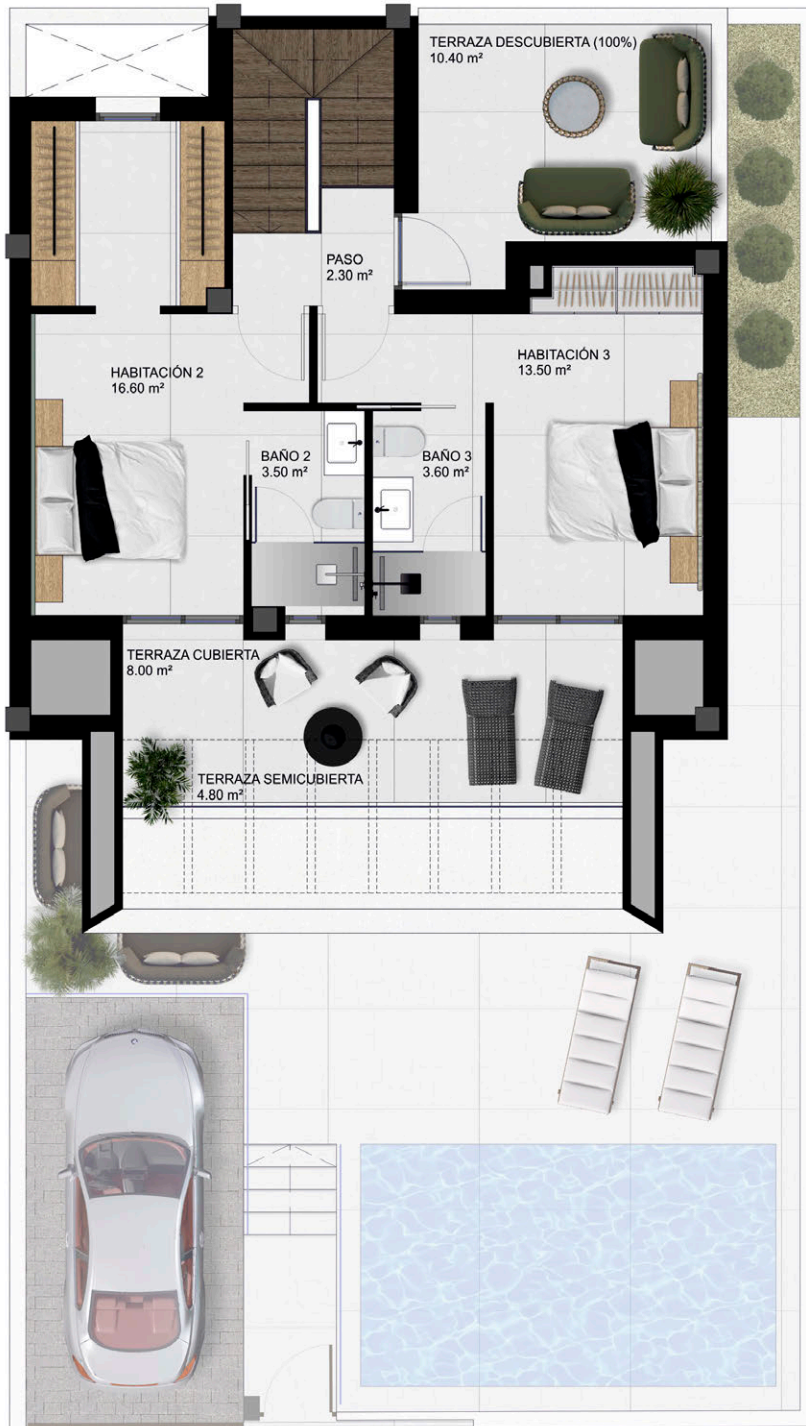

First floor

PLOT	171,11/173,60 m <sup>2</sup>
Ground floor	76,50 m <sup>2</sup>
First floor	48,40 m <sup>2</sup>
Terrace (50%)	12,65 m <sup>2</sup>
Uncovered terrace	15,20 m <sup>2</sup>
<b>TOTAL BUILT</b>	<b>152,75 m<sup>2</sup></b>

# Paris VII Curie 7.3/7.5/7.7/7.9